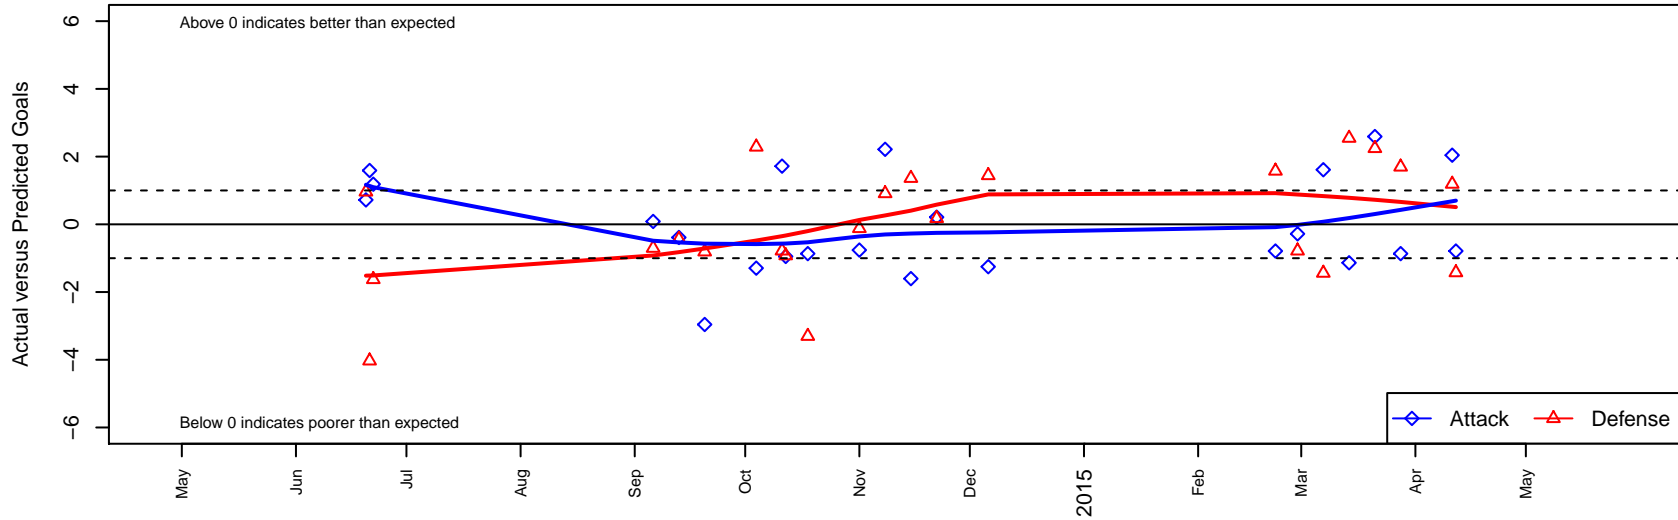

NW United Classic B03

NW United FC
 Burlington, WA
 B03 total strength=-11
 attack=0.09 defense=0.04
 fall league = PSPL Copa U11
 spr league = Spr PSPL Copa U11

alt names used:
 NWU BU11 Classic
 Northwest United FC NW United U11 – Wedge
 Northwest United FC NW United U11 – Wedge

Venues played:
 2014 Skagit Firecracker U11
 2014 PSPL Copa U11
 2014 Spr PSPL Copa U11

NW United Classic B03
 Dots are actual minus expected GF (blue circles) and GA (red triangles).
 Blue line is smoothed change in attack strength. Red is smoothed change in defense strength.

**attack and defense variance (black dot)
relative to other teams
and top 10 in region**

**attack and defense rating
relative to others at age
and all opponents in last 13 months**

Performance relative to 13 month average