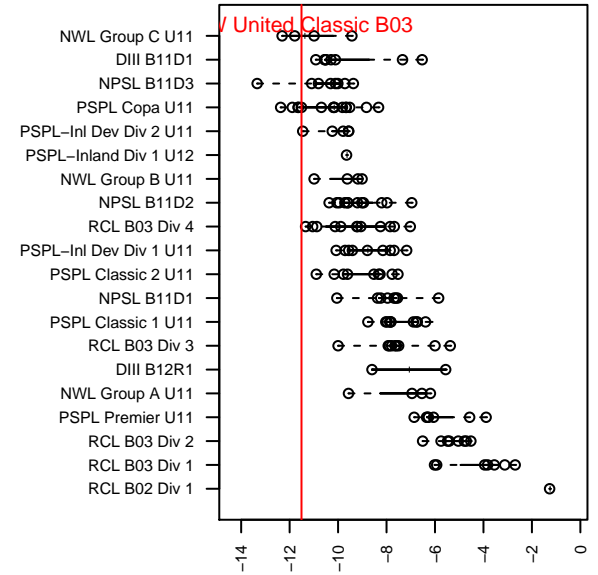

Venues played:
 2014 Skagit Firecracker U11
 2014 PSPL Copa U11
 2014 Spr PSPL Copa U11

NW United Classic B03
 Dots are actual minus expected GF (blue circles) and GA (red triangles).
 Blue line is smoothed change in attack strength. Red is smoothed change in defense strength.

**attack and defense variance (black dot)
relative to other teams
and top 10 in region**

**attack and defense rating
relative to others at age
and all opponents in last 13 months**

Performance relative to 13 month average