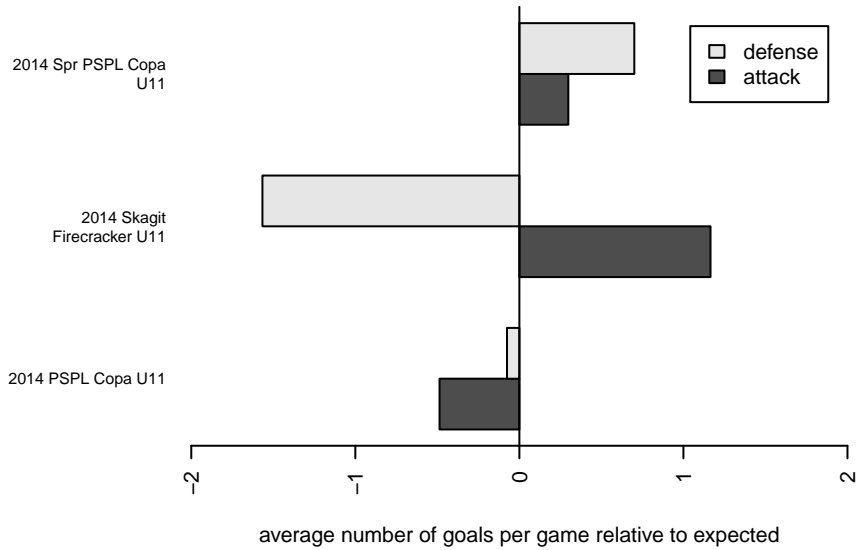

Venues played:
 2014 Skagit Firecracker U11
 2014 PSPL Copa U11
 2014 Spr PSPL Copa U11

NW United Classic B03
 Dots are actual minus expected GF (blue circles) and GA (red triangles).
 Blue line is smoothed change in attack strength. Red is smoothed change in defense strength.

**attack and defense variance (black dot)
relative to other teams
and top 10 in region**

**attack and defense rating
relative to others at age
and all opponents in last 13 months**

Performance relative to 13 month average